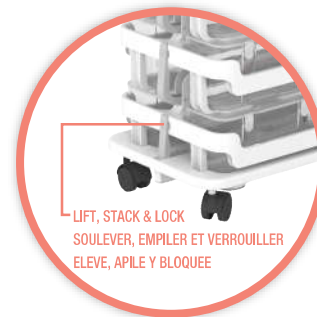

Clear

STACK 'N GO™ CADDY WHEEL BASE

29443CR

- Moving supplies has never been easier
- "Lift & lock" tabs secure multiple Caddy Organizers to the Caddy Wheel Base
- Swivel casters let you move an entire stack of supplies safely and easily
- *Stackable Caddy Organizer and supplies not included*
- Patent Pending

SKU	PRODUCT DESCRIPTION	COLOR
-----	---------------------	-------

29443CR

Stack 'N Go™ Caddy Wheel Base
16"W x 3 1/4"H x 11"D

White

29443CR

WASHI TAPE STORAGE CUBE

- Transparent cube allows full visibility to quickly access what you need
- Divided drawers keep tape neat and tidy
- Compact, stackable design leaves plenty of room on your workspace
- Can also hold ribbons, small supplies and tools
- Non-skid pads on bottom protect work surfaces