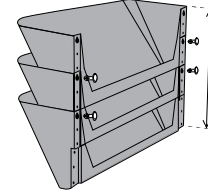

Wall Files & Accessories

3 Pocket Sets:
14" Minimum height
19 1/4" Maximum height

390201