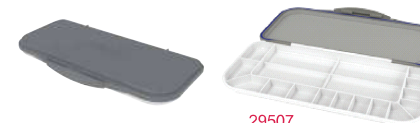

29507

Painter Saver

- Keeps paints fresh and ready to use
- Airtight and leak-proof
- Non-porous material cleans up quickly
- 18 paint wells and mixing areas
- Removable mixing tray stores in lid
- 5 in x 10.675 in (closed); 10 in x 10.675 in (open)
- White / Gray

SKU	Product	Description Material	Product Size (mm)
29507	Painter Saver	Plastics	127 271

Painter's Companion

- Three deep sections provide areas to clean and organize brushes
- Ridges in handle hold brushes when laid flat
- Multiple buckets can nest inside each other when not in use
- 2.3-liter capacity
- 11.2 in x 7.4 in x 5.7 in, White / Gray

SKU	Product	Description Material	Product Size (mm)
29506	Painter's Companion	Plastics	284 188 145