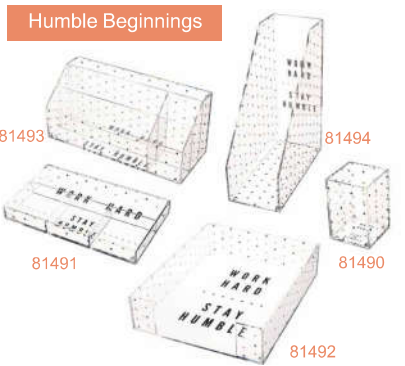

81493

81494

81491

81490

81492

Desk Accessories, Precisly Pineapple Pink/Metallic Gold

SKU	Product	Description Material	Product Size (mm)
41690	Pencil Cup	Acrylic	76 76 114
41691	Small Organizer Tray	Acrylic	264 152 30
41692	Letter Tray	Acrylic	265 325 76
41693	Desk Valet	Acrylic	325 127 147
41694	Magazine File	Acrylic	105 236 295
41695	5-piece set: Includes Pencil Cup, Small Organizer Tray, Letter Tray, Desk Valet & Magazine File	Acrylic	
41696	Storage Cube	Acrylic	152 152 152