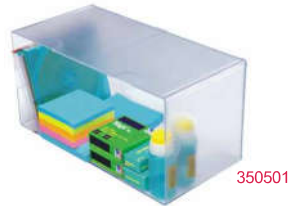

Stackables Cube

- Modular organizers stack together with metal linking clips to create a custom system keeping cubes secure
- Ideal for a variety of office supplies
- Drawers and dividers are removable
- Includes 1 clip per cube