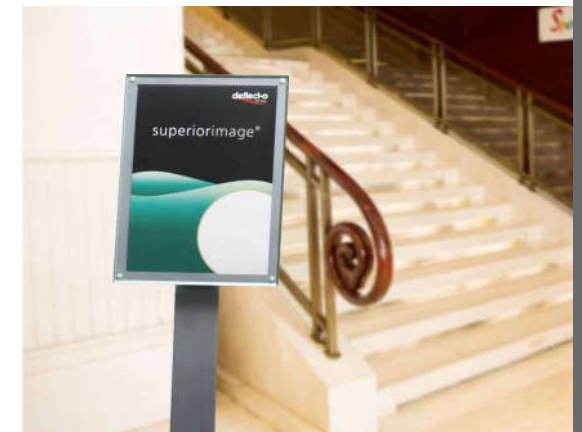

Contemporary Sign Displays Patented

- Clear magnetic panel makes sign changes quick and easy
- Optional add-on literature holder holds magazine size brochures
- Accommodates portrait or landscape material
- Assembly required

SKU	Product	Description Material	Lit Size (LxW) (mm)	Product Size (mm)
693204EU	Contemporary Sign Stand, A4 Portrait & Landscape, Black	Steel/Acrylic	A4	300 300 1450
693245EU	Contemporary Sign Stand, A4 Portrait & Landscape, Silver Color	Steel/Acrylic	A4	300 300 1450
693504	Contemporary Sign Stand, 11" x 17" Portrait & Landscape, Black	Steel/Acrylic	11" x 17"	420 310 1450
693545	Contemporary Sign Stand, 11" x 17" Portrait & Landscape, Silver Color	Steel/Acrylic	11" x 17"	420 310 1450
693404	Add-On Literature Pocket Black	Acrylic	A4 & 8.5" x 11"	266 83 288
693445	Add-On Literature Pocket Silver	Acrylic	A4 & 8.5" x 11"	266 83 288