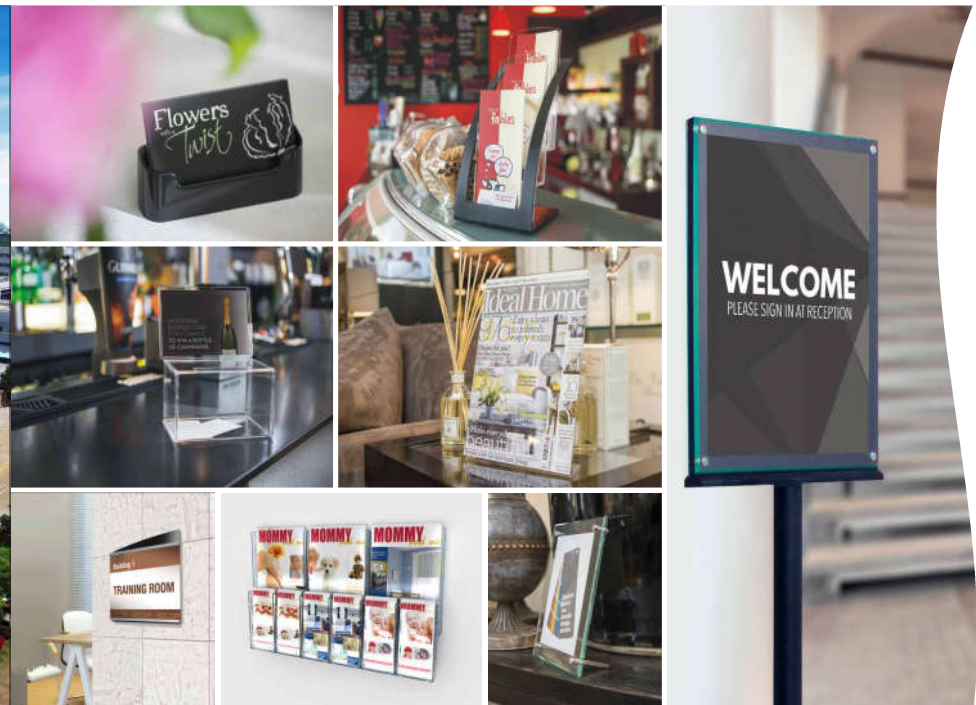

About Sate-Lite

Over a half century of innovation and progress!

Sate-Lite (Foshan) Plastics Co., Ltd. is an affiliated company of Deflecto LLC, USA, which produces and markets Office & Display products and is located in Shunde, China.