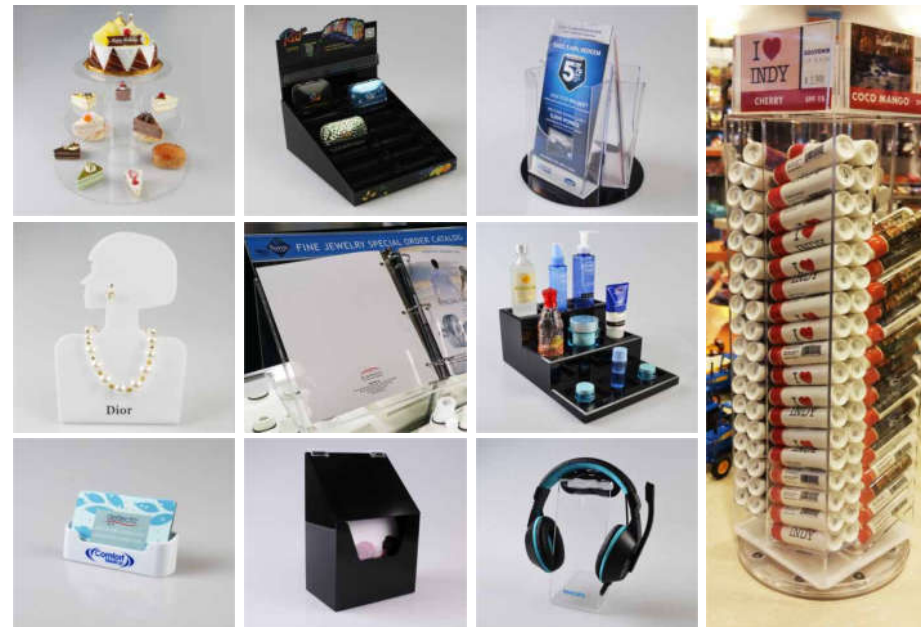

60 Years Focusing On Precise Custom Acrylic Displays

Deflecto's Scientific And Rigorous Customized Process

Interlocking Procedure, Perfect Quality