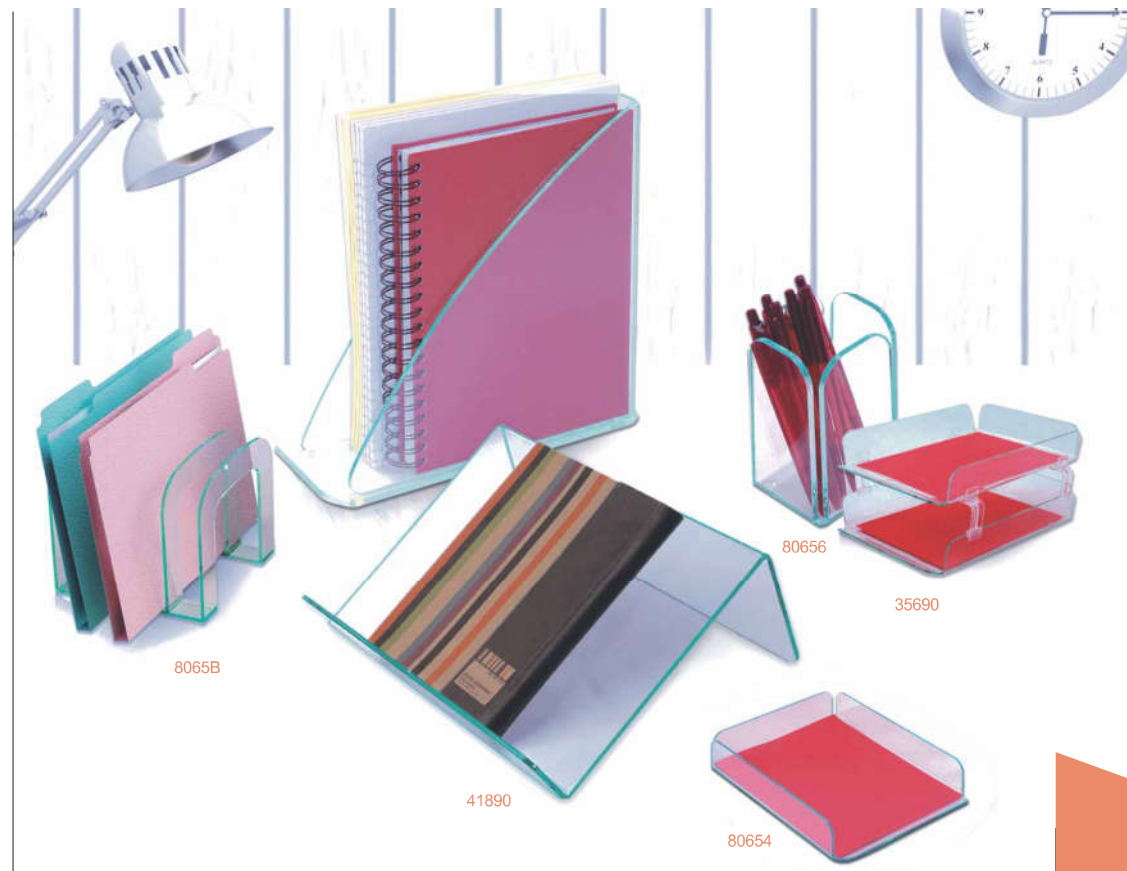

8065B

80656

35690

41890

80654